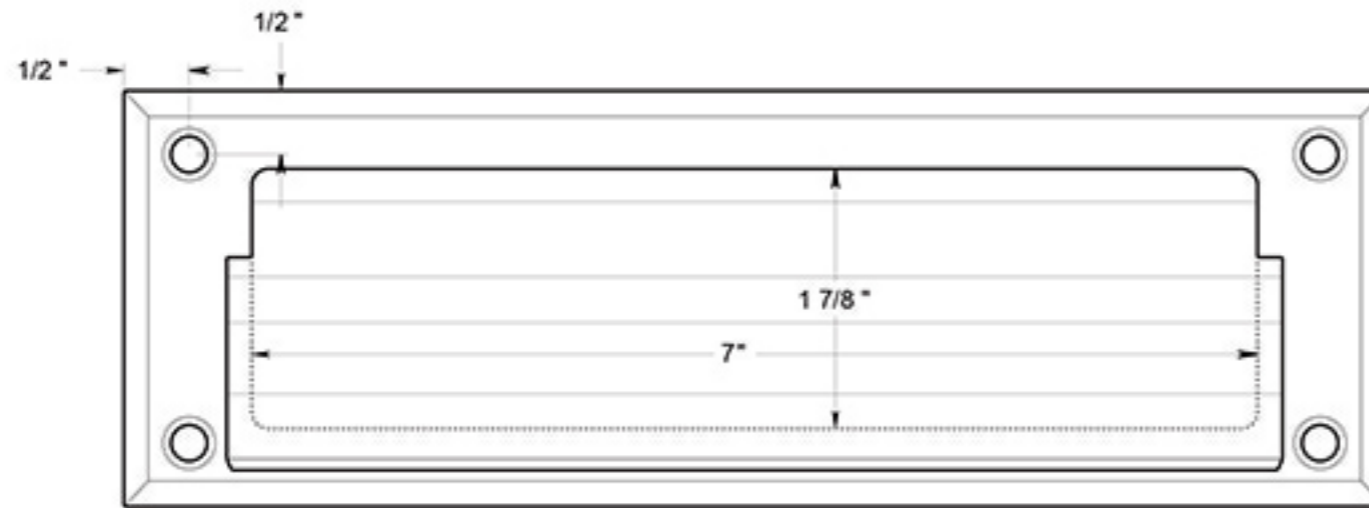

MS627

8-7/8" MAIL SLOT / WITH BACK PLATE / SOLID BRASS

DRAWING NOT TO SCALE

NOTE: Deltana reserves the right to constantly improve its products and is not responsible for differences between the product in-hand and the specifications contained in this drawing. We do not recommend to pre-drill holes or pre-cut woods or metals based on the drawing information if the veracity of the specifications has not been proven by the live product.