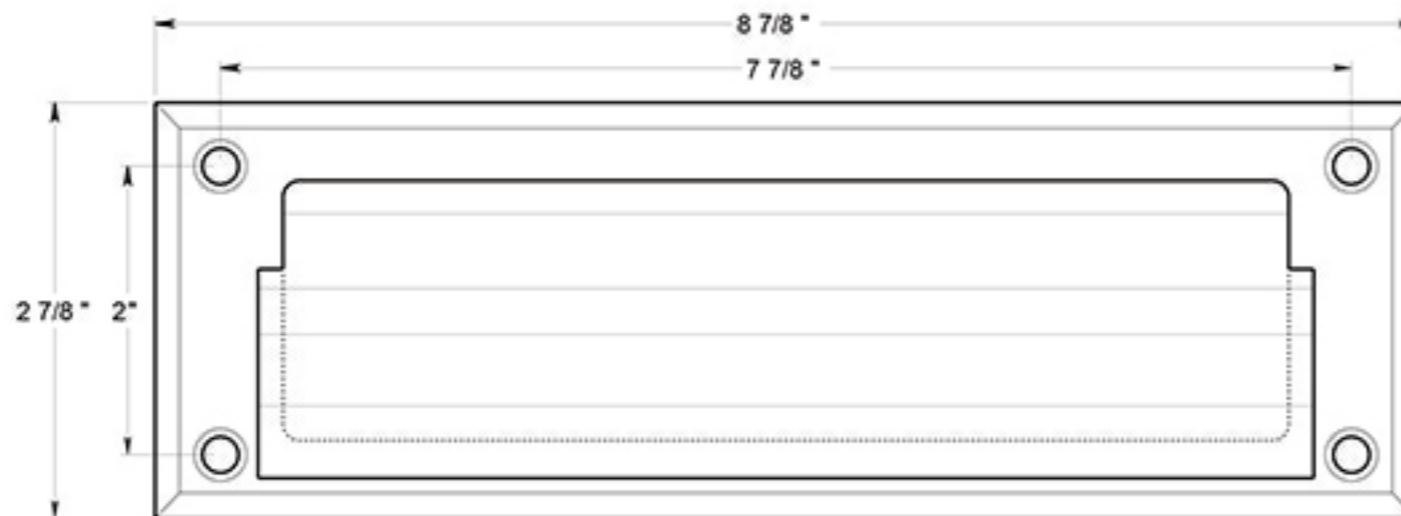

MS627

8-7/8" MAIL SLOT / WITH BACK PLATE / SOLID BRASS

DRAWING NOT TO SCALE

NOTE: Deltana reserves the right to constantly improve its products and is not responsible for differences between the product in-hand and the specifications contained in this drawing. We do not recommend to pre-drill holes or pre-cut woods or metals based on the drawing information if the veracity of the specifications has not been proven by the live product.