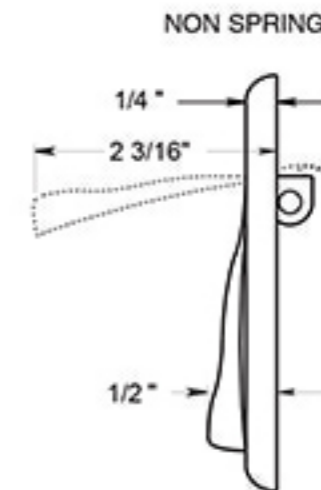

MS627

8-7/8" MAIL SLOT / WITH BACK PLATE / SOLID BRASS

DRAWING NOT TO SCALE

NOTE: Deltana reserves the right to constantly improve its products and is not responsible for differences between the product in-hand and the specifications contained in this drawing. We do not recommend to pre-drill holes or pre-cut woods or metals based on the drawing information if the veracity of the specifications has not been proven by the live product.