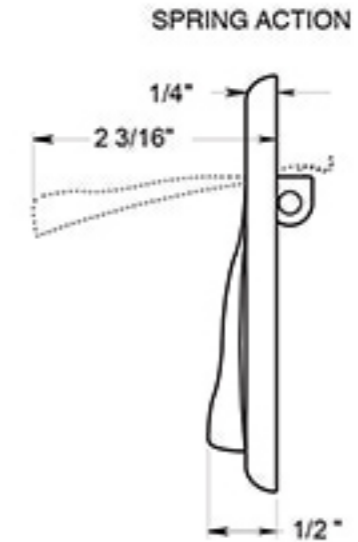

MS627

8-7/8" MAIL SLOT / WITH BACK PLATE / SOLID BRASS

DRAWING NOT TO SCALE

NOTE: Deltana reserves the right to constantly improve its products and is not responsible for differences between the product in-hand and the specifications contained in this drawing. We do not recommend to pre-drill holes or pre-cut woods or metals based on the drawing information if the veracity of the specifications has not been proven by the live product.