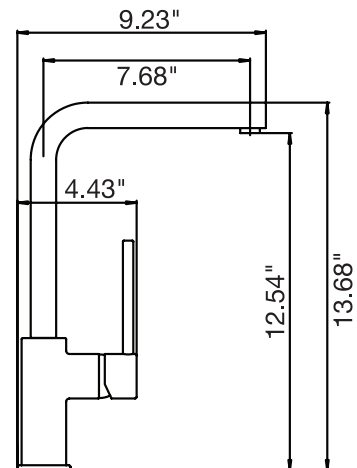

Volero #66713

Kitchen faucet

Swivel spout
1.75 GPM (6.6 L/min.)

Finish: Chrome (#99)