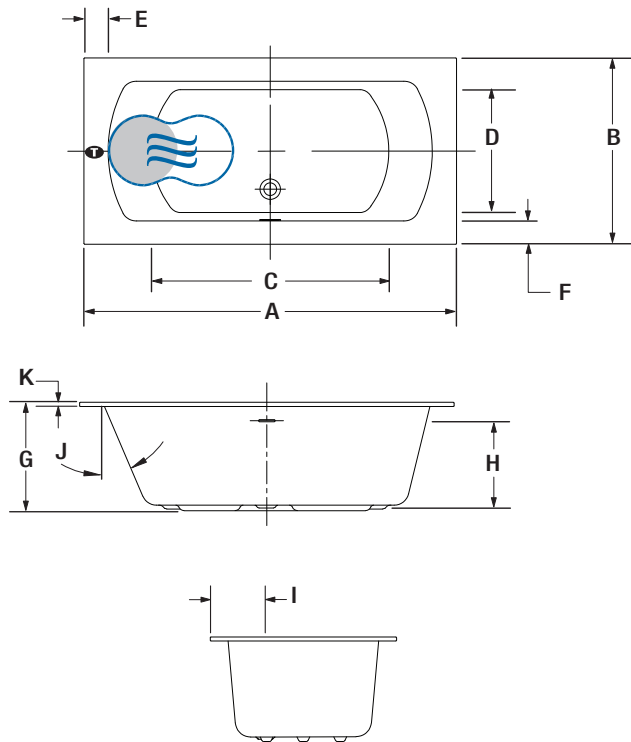

INSTALLATION

LETTER	DESCRIPTION	MEASURE
A	Total length	72"
B	Total width	36"
C	Bathing well length (at height of jets)	47 1/4"
D	Bathing well width (at height of jets)	24 1/4"
E	Deck width (edges)	4 7/8"
F	Deck width (sides)	4 5/8"
G	Bath height	21"
H	Maximum water level Maximum water level with AromaFlow	16 1/8" 14 1/4"
I	Outside edge to center drain	10 5/8"
J	Slope of backrest	26°
K	Quartz deck height	3/4"

- Turbine position (TMU)
- Indicates heated backrest (TMU)
- Indicates WarmTouchShell® position (TUB)

Don't forget that this model is available in **White only with choice of quartz deck color**. Don't forget to specify the **finish of the integrated waste & overflow**.
* Standard: Quartz deck with seam. Grand Luxury: one piece Quartz deck.
** When ordered with integrated waste & overflow.
*** When ordering an AromaFlow, an Integrated waste & overflow is mandatory (Included). Specify the finish of the waste.

TECHNICAL SPECIFICATIONS

Hot water supply required	The hot water supply should be 70% or more of the bath's total water capacity.
Turbine	Access to the pump must be at least 18" x 22". Standard connection is 20 A, 120 V, 60 Hz, dedicated line with a Ground-Fault Circuit Interrupter (GFCI). For any additional option, a second line is needed 15 A, 120 V, 60 Hz, dedicated line with a GFCI.
Others	- The Geysair® is located on the same side as the heated backrest. It must NOT be relocated. It must be connected to the hot water supply and be accessible (provide access). - Control cannot be installed on the Quartz deck. - Optional tile flange (specify front or back). - The water level will be lower when an AromaFlow is installed.

Approx. shipping weight	266 lb
Turbine power	550 W
Air heater	600 W
WARRANTY	
Controls-LED-Geysair*	5 years
Quartz deck*	15 years
Bath & turbine*	20 years

* Some restrictions apply | www.bainultra.com/warranty

The specifications shown indicate the outer edge dimension and the inside bathing capacity dimension measured at air jets' height. The manufacturer accepts a 1/4" [0.64 cm] variance. There are variations on each product and specifications are subject to change as we improve upon our product as required. The dimensions needed for site preparation and structure building will differ. BainUltra® assumes no responsibility for preparatory work done prior to the product being on site.