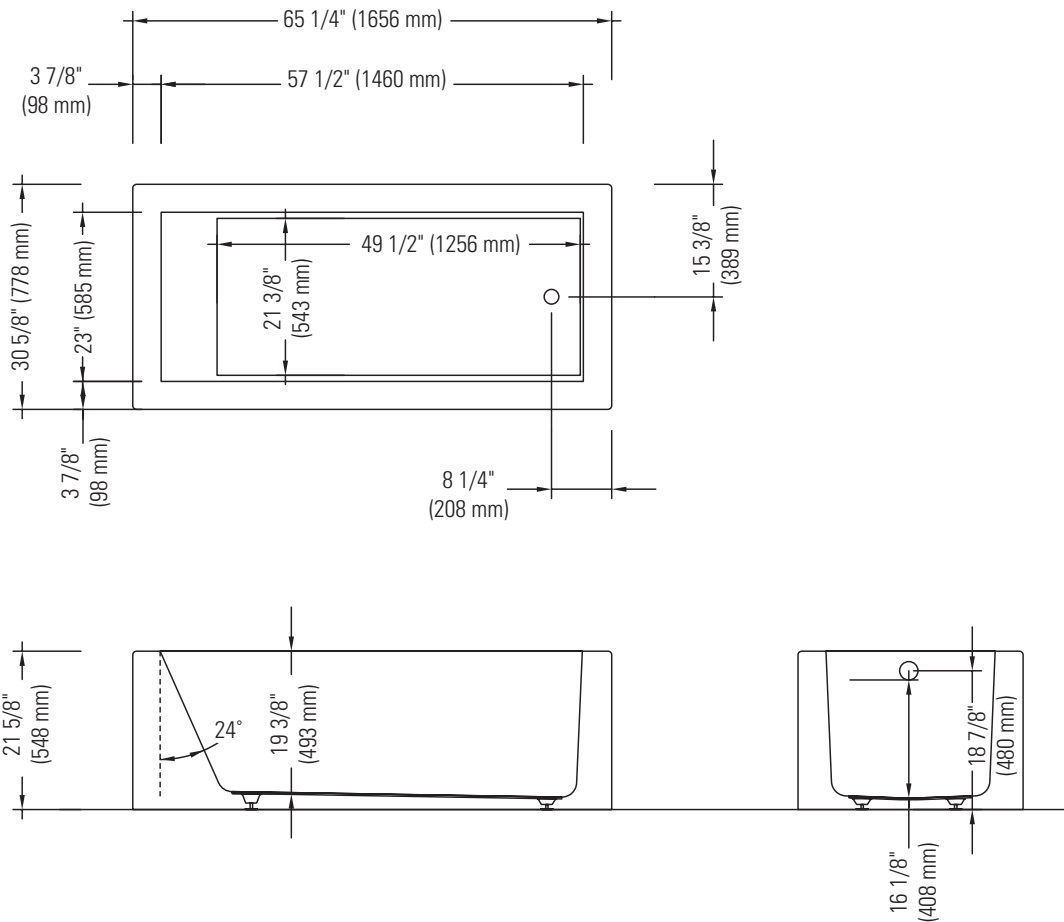

# FDC 7766 KA

FREESTANDING

Bathtub

\* All dimensions are approximate and subject to change without notice.  
Please refer to the installation guide before beginning the installation.